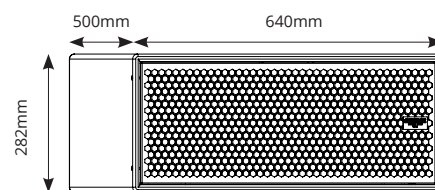

## Technical specifications

Description	Low-profile self-powered live / installation subwoofer
Transducers	LF : 2 x 10" Tetracoil
Frequency range (-6dB)	32Hz-125Hz
SPL peak (1)	126.5 dB
Processing	Dedicated AUDIOFOCUS A-series SCiO presets
Input Connectors	IN: 2x3-point XLR
Output Connectors	2 x 4-point speakON
Power Connectors	IN: 1x3-point powerCON TRUE1TOP LINK: 1x3-point powerCON TRUE1TOP
Network connectors	1 x etherCON for control
Dimensions (H x W x D)	282 x 640 x 500 mm • 11.1 x 25.2 x 19.7 inches
Weight	23,2kg / 50.71lbs
Finish	Highly resistant polyurea coating
Cabinet	High grade birch plywood

## Dimensions

(1) Peak level measured at 1 m under free field conditions using pink noise with crest factor 5. CEA2010 Max SPL.