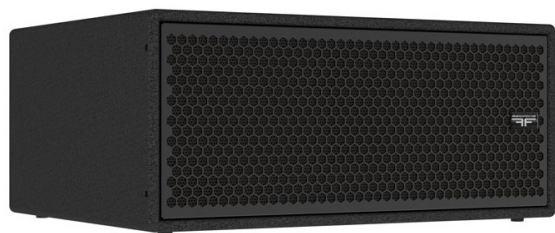

# C210Sa Low-profile 2x10" self-powered Sub.

C210Sa is a dual vented bandpass subwoofer, housing a pair of high specification 10" neodymium LF transducers and employing Tetracoil technology for high SPL and superb efficiency. With its low-profile design, C210Sa is a discreet yet powerful option for stylish hospitality and leisure installations as well as corporate AV and live events.

C210Sa features an integral Class D amplifier with full DSP, allowing it to power up to four super-compact Cyris CX6 speakers, cutting the need for external hardware and offering a plug 'n play small PA solution.

C210Sa is built in Belgium by skilled craftspeople and state-of-the-art machinery before being coated in tough, weather-resistant polyurea to safeguard your investment.

Full range  
Cardioid

Complete  
solution with  
C210S

## Technical specifications

Description	Low-profile self-powered live / installation subwoofer
Transducers	LF : 2 x 10" Tetracoil
Frequency range (-6dB)	32Hz-125Hz
SPL peak (1)	126.5 dB
Processing	Dedicated AUDIOFOCUS A-series SCiO presets
Input Connectors	IN: 2x3-point XLR
Output Connectors	2 x 4-point speakON
Power Connectors	IN: 1x3-point powerCON TRUE1TOP LINK: 1x3-point powerCON TRUE1TOP
Network connectors	1 x etherCON for control
Dimensions (H x W x D)	282 x 640 x 500 mm • 11.1 x 25.2 x 19.7 inches
Weight	23,2kg / 50.71lbs
Finish	Highly resistant polyurea coating
Cabinet	High grade birch plywood